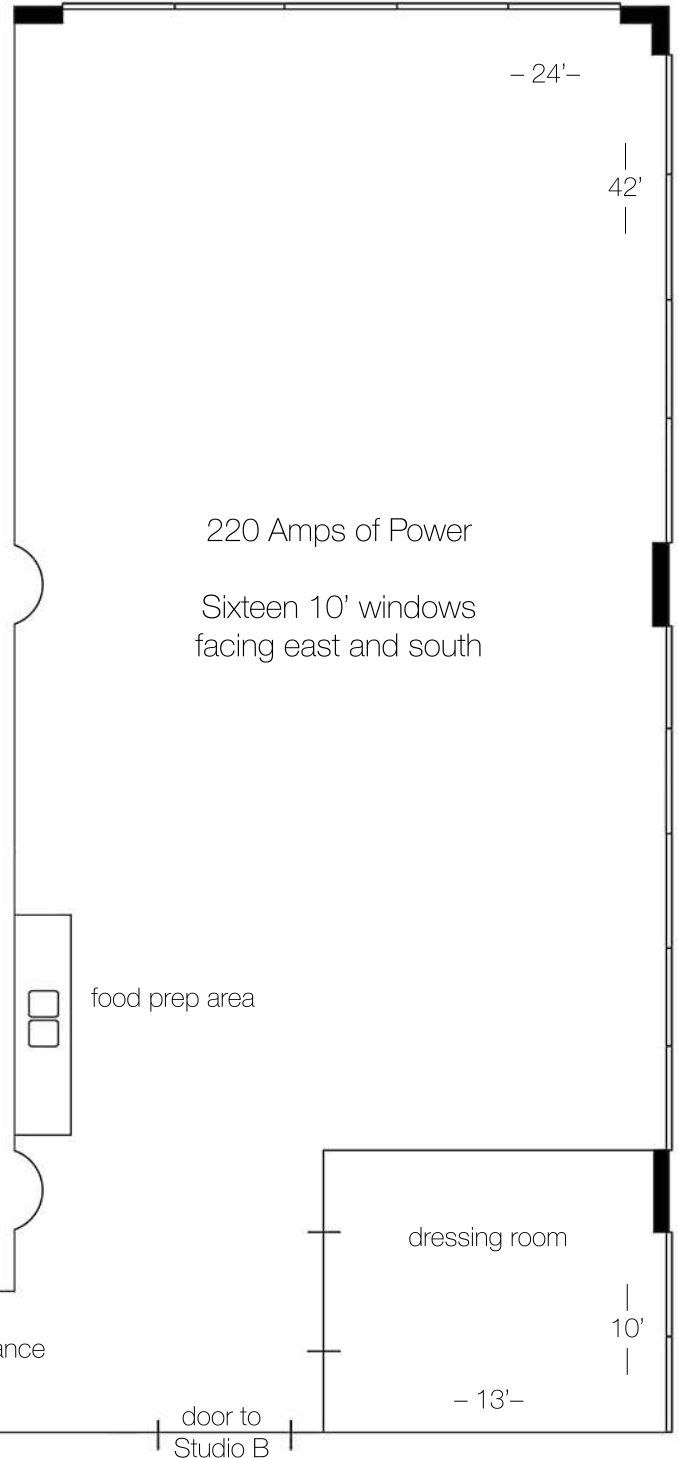

Studio A - 24'W x 52'L x 14'H

Studio B - 28'W x 24'L x 14'H

door to Studio A

restroom

entrance

storage

fridge

- 23'-

24'

140 Amps of Power

Five 10' windows facing south

NORTH

- 24'-

42'

220 Amps of Power

Sixteen 10' windows facing east and south

food prep area

dressing room

entrance

10'

- 13'-

door to Studio B