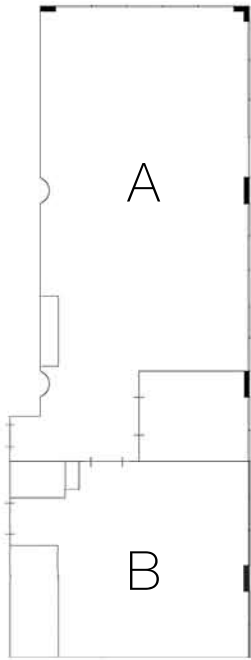

Studio A - 24'W x 52'L x 14'H

Studio B - 28'W x 24'L x 14'H

door to Studio A

restroom

entrance

storage

fridge

- 23'-

24'

140 Amps of Power

Five 10' windows facing south

NORTH

- 24'-

42'

220 Amps of Power

Sixteen 10' windows facing east and south

food prep area

dressing room

entrance

10'

- 13'-

door to Studio B