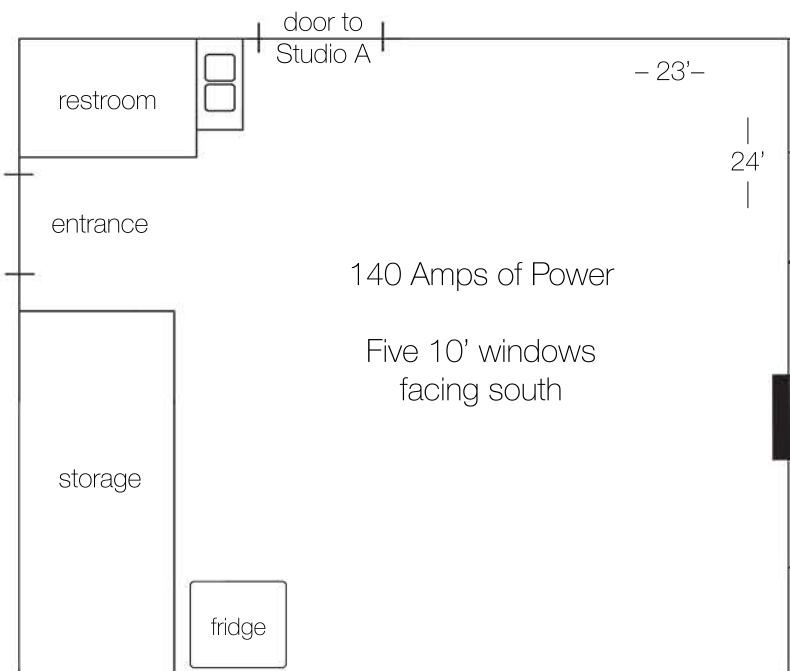

Studio A - 24'W x 52'L x 14'H

Studio B - 28'W x 24'L x 14'H

door to Studio A

restroom

entrance

storage

fridge

- 23'-

24'

140 Amps of Power

Five 10' windows facing south

NORTH

- 24'-

42'

220 Amps of Power

Sixteen 10' windows facing east and south

food prep area

dressing room

entrance

10'

- 13'-

door to Studio B